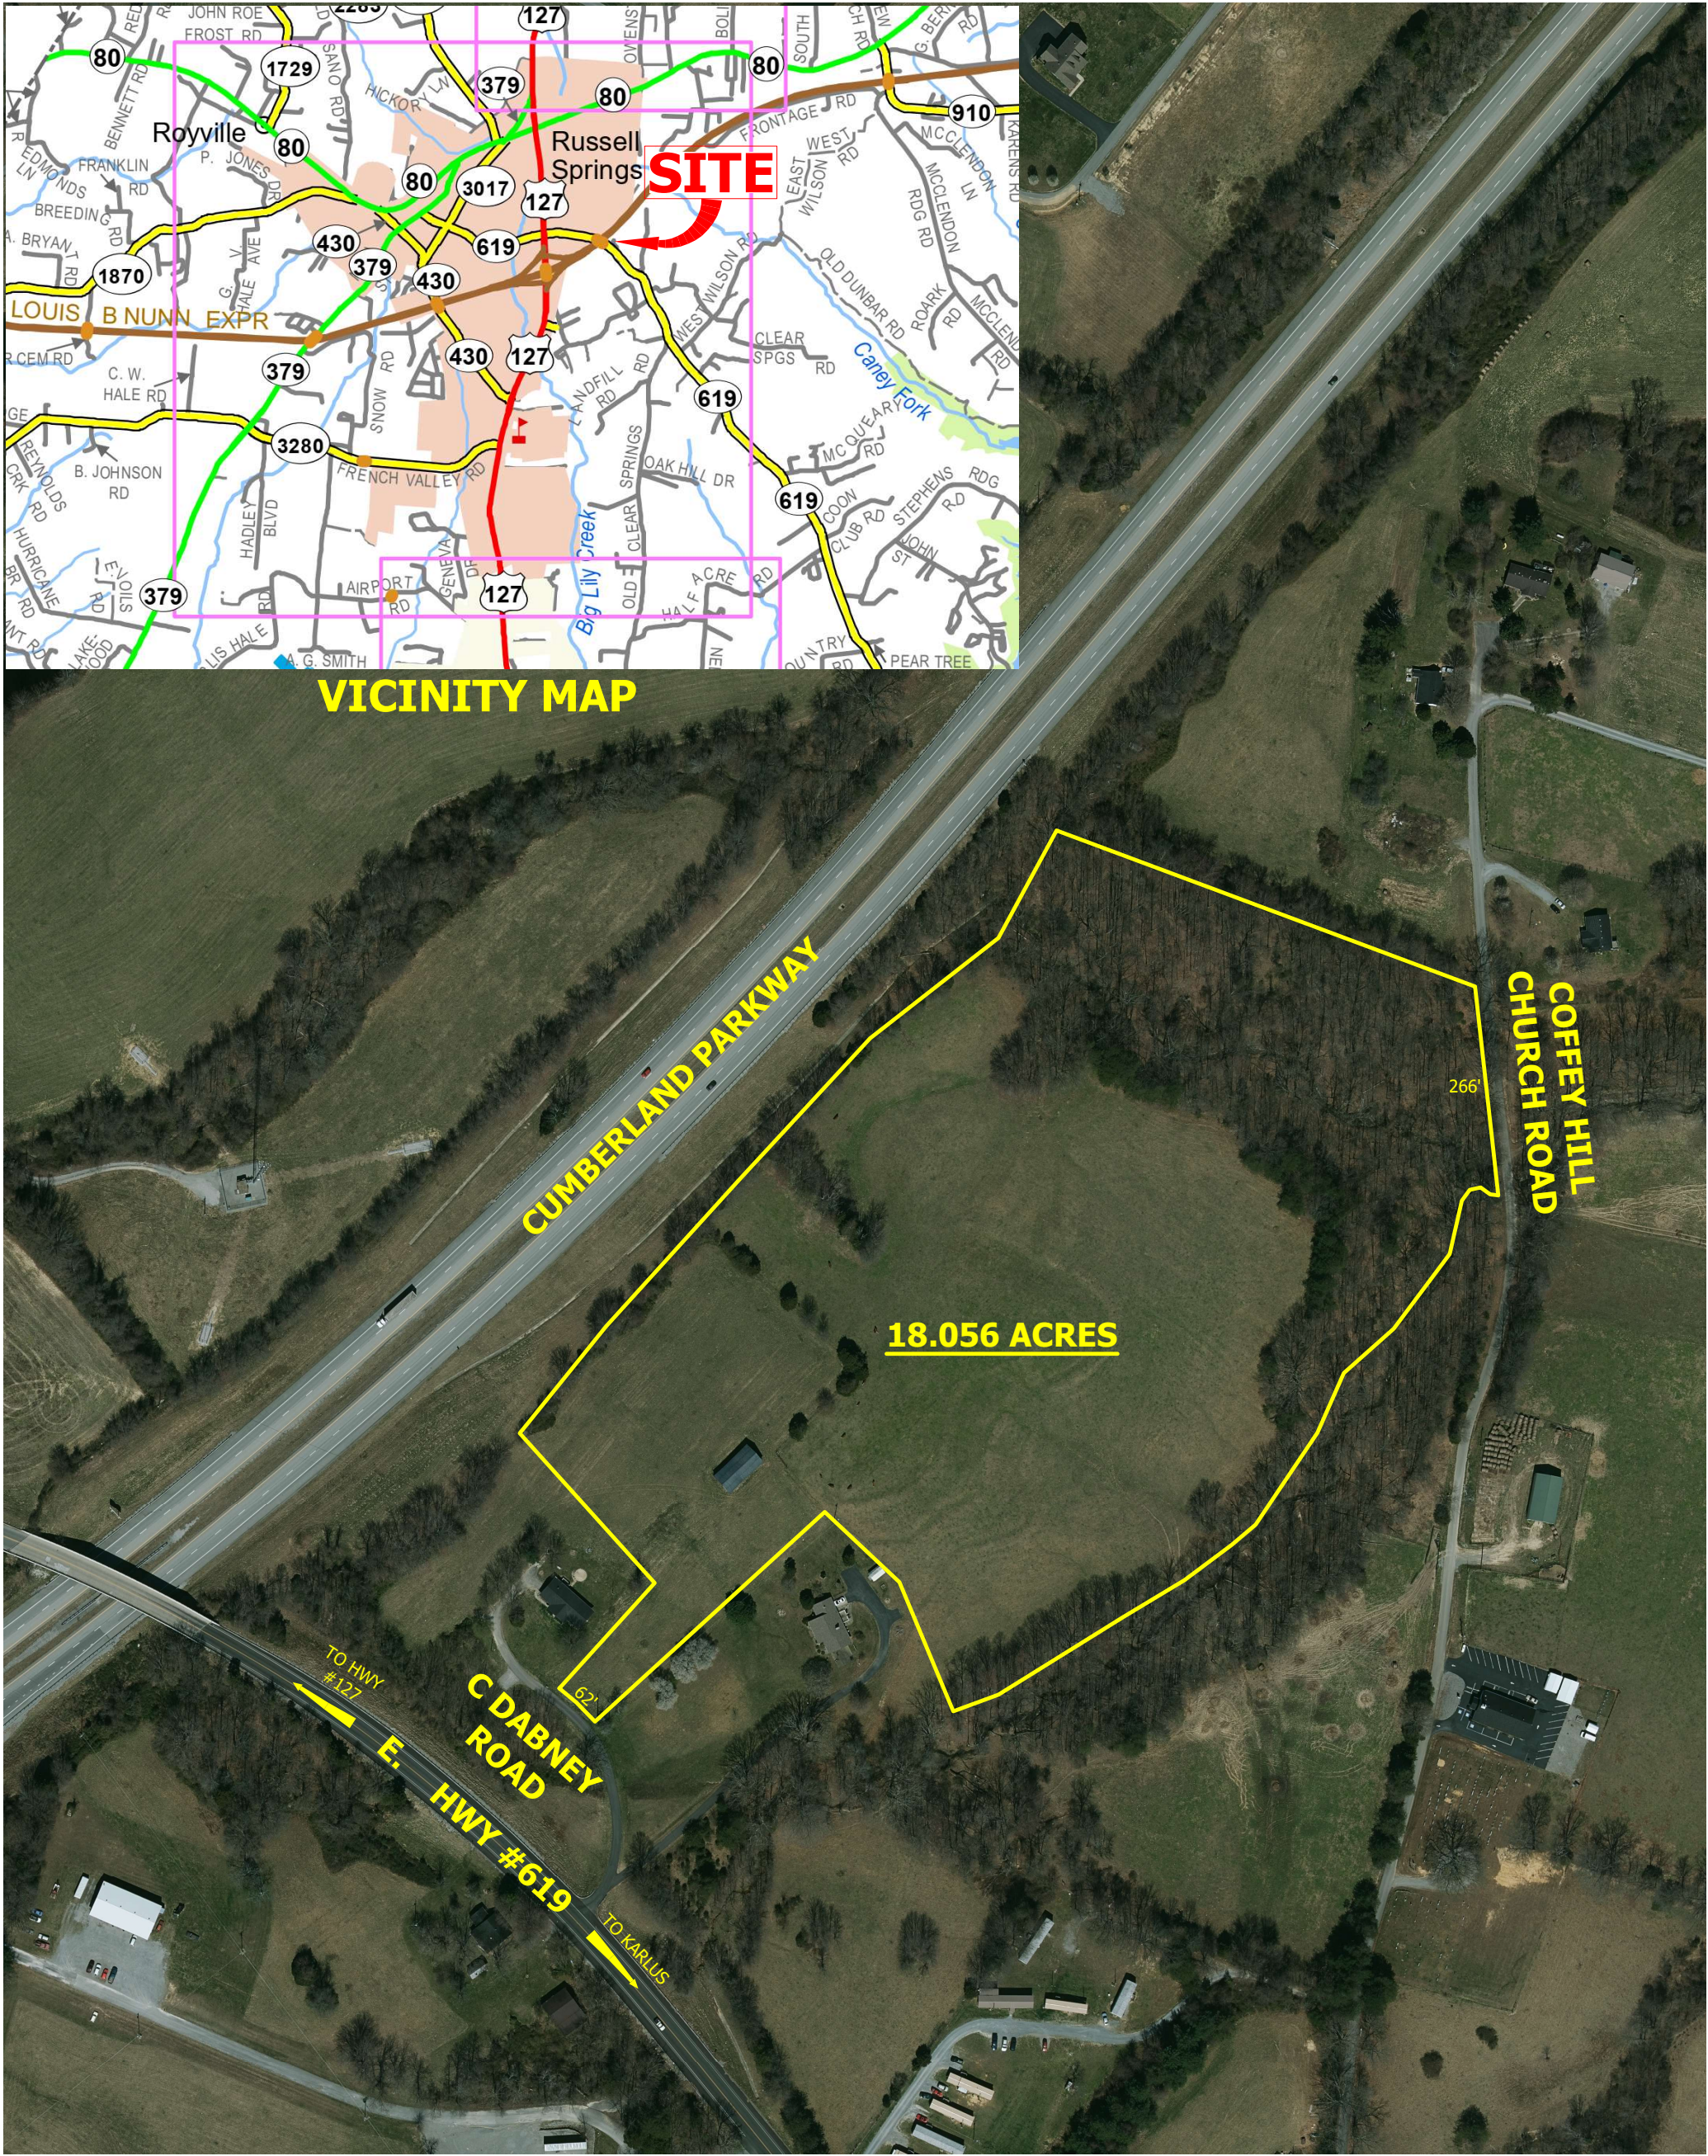

VICINITY MAP

18.056 ACRES

CUMBERLAND PARKWAY

COFFEY HILL CHURCH ROAD

C DABNEY ROAD

E. HWY #619

TO HWY #127

TO KARLUS